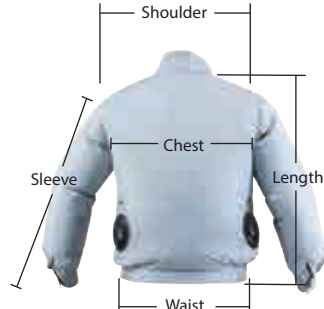

Cordless Heated Blanket

CB100D
DCB200

Jacket Size

Vest photo: DFV210A

Jacket photo: DFJ216A

Asian Size/EU&US Size (in cm)

DFV215A	S	M	L	XL	2XL	3XL
Length	63/67	65/69	67/71	69/72	71/73	73/74
Shoulder	39/43	41/45	43/47	45/49	47/51	49/53
Chest	106/113	111/118	116/123	121/128	126/133	131/138
Waist	100/107	105/112	110/117	115/122	120/127	125/132
DFV214A	FA (S~L)		FB (XL~3XL)			
Length	49/53		55/57			
Shoulder	39/41		42/44			
Chest	103~122/110~129			112~131/119~138		
Waist	98~117/105~124			107~126/114~133		
DFV210A	S	M	L	XL	2XL	3XL
Length	63/67	65/69	67/71	69/72	71/73	73/74
Shoulder	39/43	41/45	43/47	45/49	47/51	49/53
Chest	106/113	111/118	116/123	121/128	126/133	131/138
Waist	100/107	105/112	110/117	115/122	120/127	125/132
DFJ212A	S	M	L	XL	2XL	3XL
Length	62/66	64/68	66/70	68/71	70/72	72/73
Shoulder	40/44	42/46	44/48	46/50	48/52	50/54
Sleeve	79/87	82/90	85/93	88/95	91/97	92/99
Chest	108/117	113/122	118/127	123/132	128/137	133/142
Waist	102/111	107/116	112/121	117/126	122/131	127/136