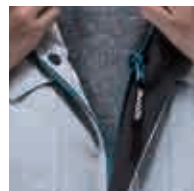

Asian Size/EU&US Size
(in cm)

Air circulation inner
photo: DFJ212A

Stretchable fabric

Antibacterial and
deodorant lining
photo: DFV214A

Zip fastener with
quick release
function

Pen pocket

Snap button and
rubber shirring for
hem adjustment