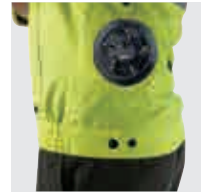

Asian Size/EU&US Size
(in cm)

Air circulation inner
photo: DFJ212A

Water-repellent, antistatic fabric

Antistatic

Zip fastener with quick release function

Arm pocket

Snap button and rubber shirring for hem adjustment