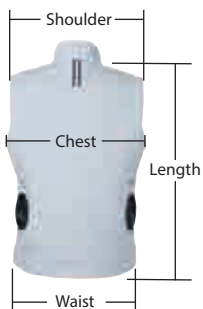

Cordless Heated Blanket

CB100D
DCB200

Jacket Size

Vest photo: DFV210A

Jacket photo: DFJ216A

Asian Size/EU&US Size (in cm)

DFV215A	S	M	L	XL	2XL	3XL
Length	63/67	65/69	67/71	69/72	71/73	73/74
Shoulder	39/43	41/45	43/47	45/49	47/51	49/53
Chest	106/113	111/118	116/123	121/128	126/133	131/138
Waist	100/107	105/112	110/117	115/122	120/127	125/132
DFV214A	FA (S~L)		FB (XL~3XL)			
Length	49/53		55/57			
Shoulder	39/41		42/44			
Chest	103~122/110~129			112~131/119~138		
Waist	98~117/105~124			107~126/114~133		
DFV210A	S	M	L	XL	2XL	3XL
Length	63/67	65/69	67/71	69/72	71/73	73/74
Shoulder	39/43	41/45	43/47	45/49	47/51	49/53
Chest	106/113	111/118	116/123	121/128	126/133	131/138
Waist	100/107	105/112	110/117	115/122	120/127	125/132
DFJ212A	S	M	L	XL	2XL	3XL
Length	62/66	64/68	66/70	68/71	70/72	72/73
Shoulder	40/44	42/46	44/48	46/50	48/52	50/54
Sleeve	79/87	82/90	85/93	88/95	91/97	92/99
Chest	108/117	113/122	118/127	123/132	128/137	133/142
Waist	102/111	107/116	112/121	117/126	122/131	127/136