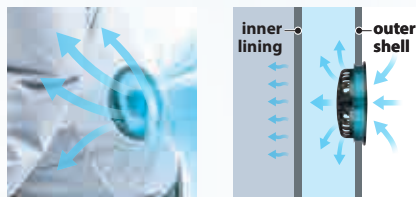

AIR CIRCULATION

Cordless Fan Jacket

Makita's original "Air circulation inner"

The fan unit enables fresh air to continuously enter through the outer shell and to circulate between the outer shell and inner lining throughout the jacket, keeping you cool and comfortable.