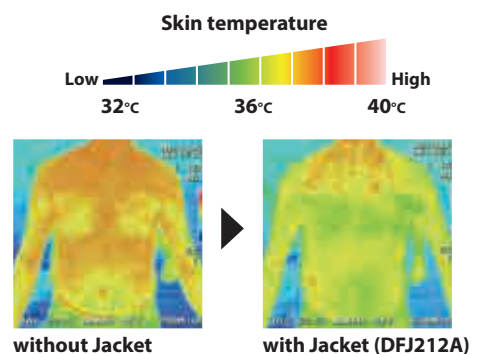

Comparison of body temperature rise during work

Skin temperature after a 10-minute work under temperature of 35°C and humidity of 60%

Never use the fan jacket where temperature reaches more than 50°C (122°F). Otherwise it may cause burns on your skin. Also avoid using in high humidity.

AIR CIRCULATION

Cordless Fan Jacket

Makita's original "Air circulation inner"

The fan unit enables fresh air to continuously enter through the outer shell and to circulate between the outer shell and inner lining throughout the jacket, keeping you cool and comfortable.